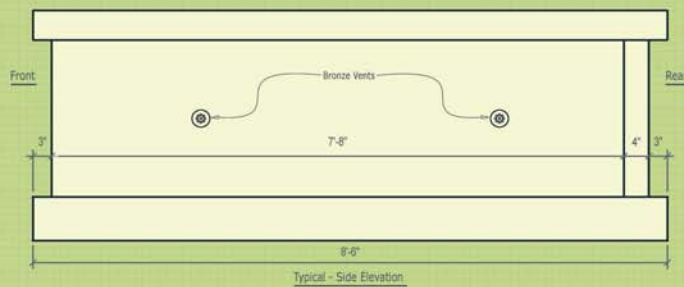

Single Crypt - Front Elevation

Double Crypt - Front Elevation

Typical - Side Elevation

All mausoleums are available with a choice of door colors, and with or without a pediment on top.

** Photo reproductions may not accurately match granite colors, final color selection should be made from actual samples.*