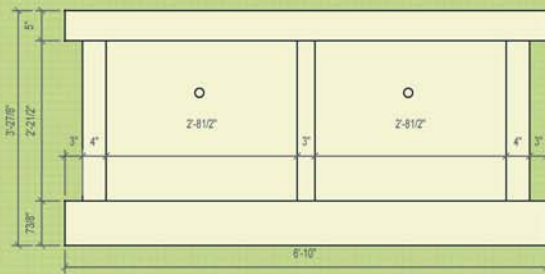

Single Crypt - Front Elevation

Double Crypt - Front Elevation

Typical - Side Elevation

All mausoleums are available with a choice of door colors, and with or without a pediment on top.

** Photo reproductions may not accurately match granite colors, final color selection should be made from actual samples.*