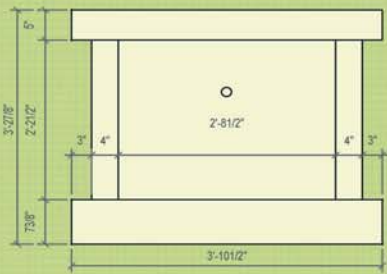

Single Crypt - Front Elevation

Double Crypt - Front Elevation

Typical - Side Elevation

All mausoleums are available with a choice of door colors, and with or without a pediment on top.

** Photo reproductions may not accurately match granite colors, final color selection should be made from actual samples.*