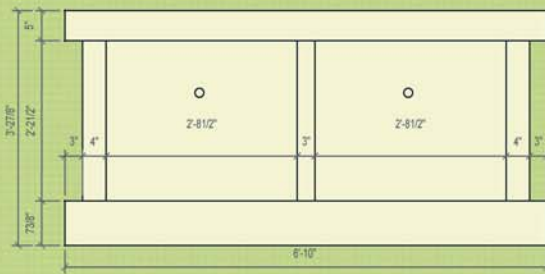

Single Crypt - Front Elevation

Double Crypt - Front Elevation

Typical - Side Elevation

All mausoleums are available with a choice of door colors, and with or without a pediment on top.

*\* Photo reproductions may not accurately match granite colors, final color selection should be made from actual samples.*