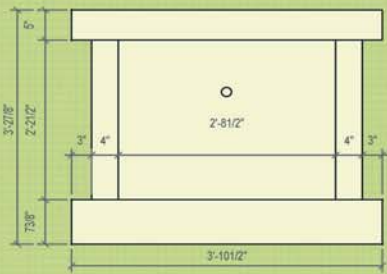

Single Crypt - Front Elevation

Double Crypt - Front Elevation

Typical - Side Elevation

All mausoleums are available with a choice of door colors, and with or without a pediment on top.

*\* Photo reproductions may not accurately match granite colors, final color selection should be made from actual samples.*